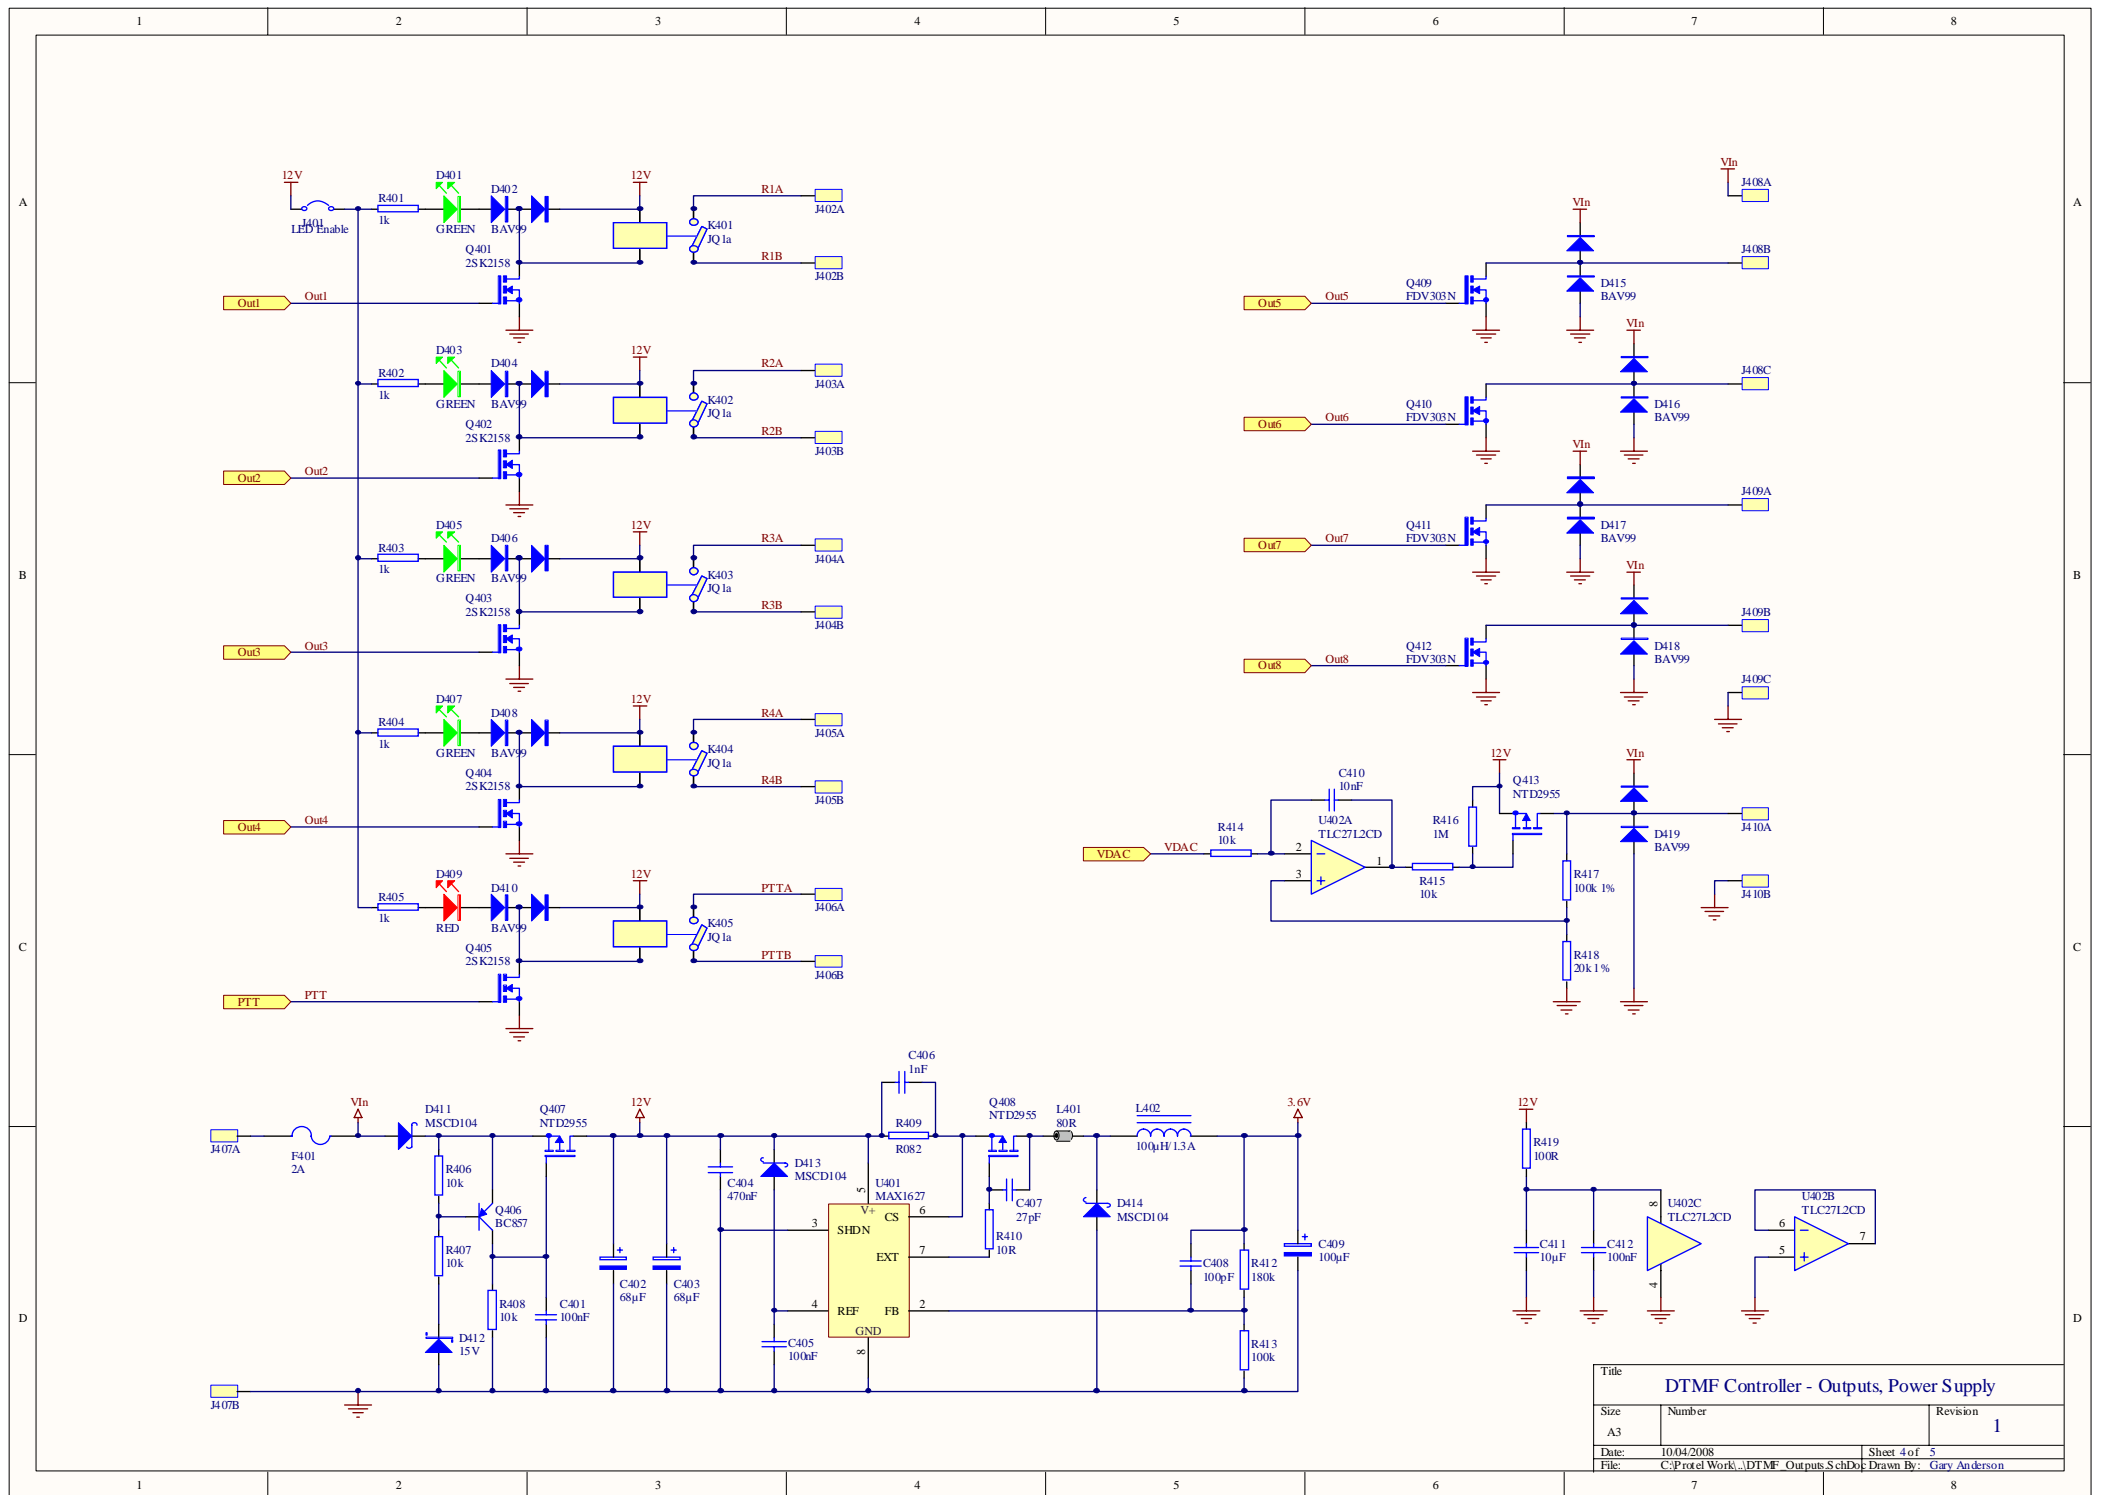

Title			DTMF Controller - CPU		
Size	Number			Revision	
A3				1	
Date:	10/04/2008			Sheet 1 of 5	
File:	C:\Protel\Work\DTMF\Ctrl\DTMF_CPU_SchDocn			By: Gary Anderson	

Title		
DTMF Controller - Audio		
Size	Number	Revision
A3		1
Date:	10/04/2008	Sheet 2 of 5
File:	C:\Protel Work\DTMF Audio.SchDoc	Drawn By: Gary Anderson

Analog inputs

Digital inputs

Dallas 1-Wire Interface

Title		
DTMF Controller - Inputs		
Size	Number	Revision
A3		1
Date:	10/04/2008	Sheet 3 of 5
File:	C:\Protel\Work\DTMF Inputs.SchDoc	Drawn By: Gary Anderson

Title		
DTMF Controller - Outputs, Power Supply		
Size	Number	Revision
A3		1
Date:	10/04/2008	Sheet 4 of 5
File:	C:\Protel Work\DTMF Outputs S.chDoc; Drawn By: Gary Anderson	

Title			DTMF Controller - Sheets		
Size	Number			Revision	1
A4					
Date:	10/04/2008	Sheet 5 of	5		
File:	C:\Protel Work\...\DTMF_Sheets.SchDoc	Drawn By:	Gary Anderson		