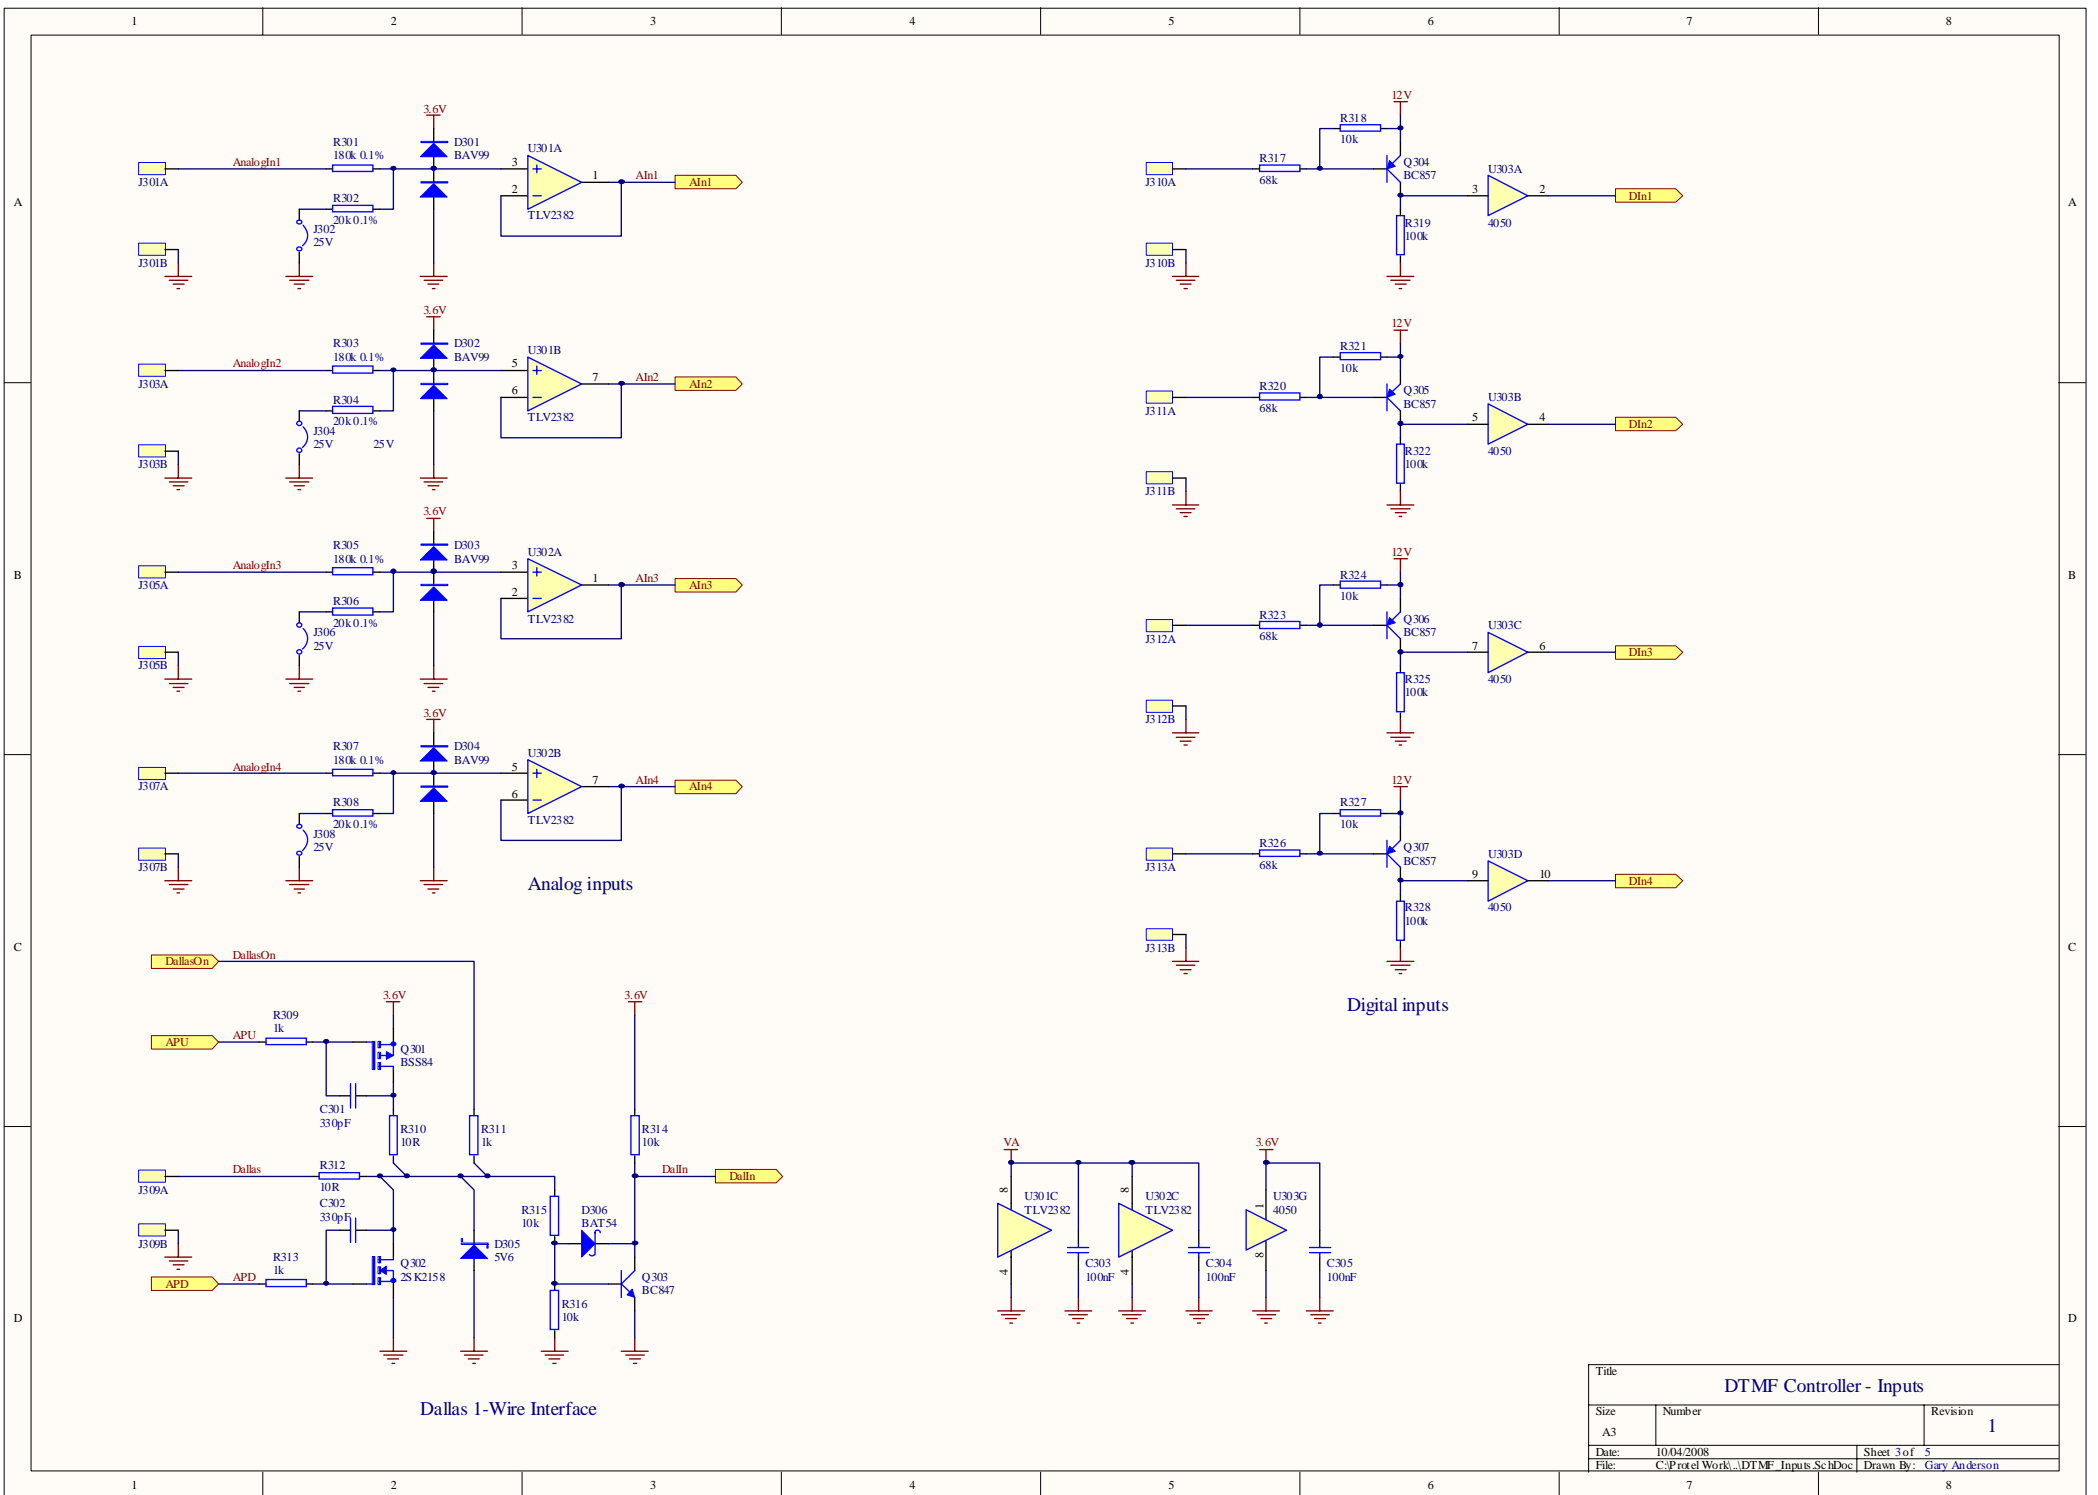

Title			DTMF Controller - CPU		
Size	Number			Revision	
A3				1	
Date:	10/04/2008			Sheet 1 of 5	
File:	C:\Protel\Work\DTMF\Ctrl\DTMF_CPU_SchDocn			By: Gary Anderson	

Title		
DTMF Controller - Audio		
Size	Number	Revision
A3		1
Date:	10/04/2008	Sheet 2 of 5
File:	C:\Protel Work\DTMF Audio.SchDoc	Drawn By: Gary Anderson

Analog inputs

Digital inputs

Dallas 1-Wire Interface

Title		
DTMF Controller - Inputs		
Size	Number	Revision
A3		1
Date:	10/04/2008	Sheet 3 of 5
File:	C:\Protel\Work\DTMF Inputs.SchDoc	Drawn By: Gary Anderson

Title		
DTMF Controller - Outputs, Power Supply		
Size	Number	Revision
A3		1
Date:	10/04/2008	Sheet 4 of 5
File:	C:\Protel Work\DTMF Outputs S.chDoc; Drawn By: Gary Anderson	

Title			DTMF Controller - Sheets		
Size	Number			Revision	1
A4					
Date:	10/04/2008	Sheet 5 of	5		
File:	C:\Protel Work\...\DTMF_Sheets.SchDoc	Drawn By:	Gary Anderson		