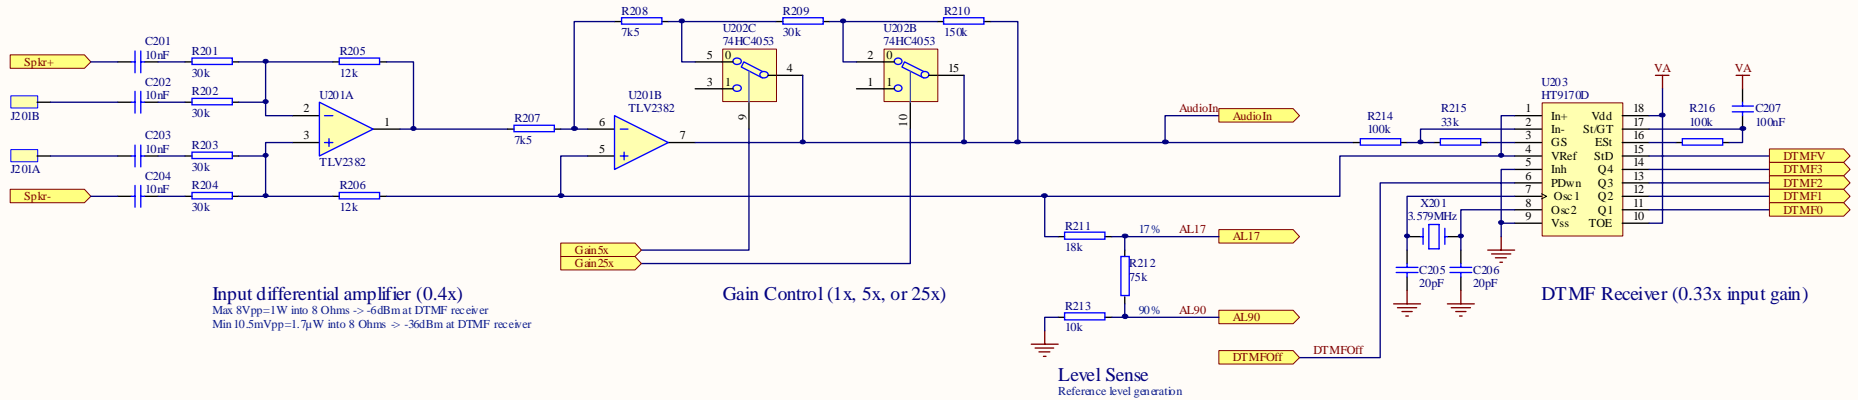

Title			DTMF Controller - CPU		
Size	Number			Revision	
A3				1	
Date:	10/04/2008			Sheet 1 of 5	
File:	C:\Protel\Work\DTMF\Ctrl\DTMF_CPU_SchDocn			By: Gary Anderson	

Title		
DTMF Controller - Audio		
Size	Number	Revision
A3		1
Date:	10/04/2008	Sheet 2 of 5
File:	C:\Protel Work\DTMF Audio.SchDoc	Drawn By: Gary Anderson

Analog inputs

Digital inputs

Dallas 1-Wire Interface

Title		
DTMF Controller - Inputs		
Size	Number	Revision
A3		1
Date:	10/04/2008	Sheet 3 of 5
File:	C:\Protel\Work\DTMF Inputs.SchDoc	Drawn By: Gary Anderson

Title		
DTMF Controller - Outputs, Power Supply		
Size	Number	Revision
A3		1
Date:	10/04/2008	Sheet 4 of 5
File:	C:\Protel Work\DTMF Outputs S.chDoc; Drawn By: Gary Anderson	

Title			DTMF Controller - Sheets		
Size	Number			Revision	1
A4					
Date:	10/04/2008	Sheet 5 of	5		
File:	C:\Protel Work\...\DTMF_Sheets.SchDoc	Drawn By:	Gary Anderson		