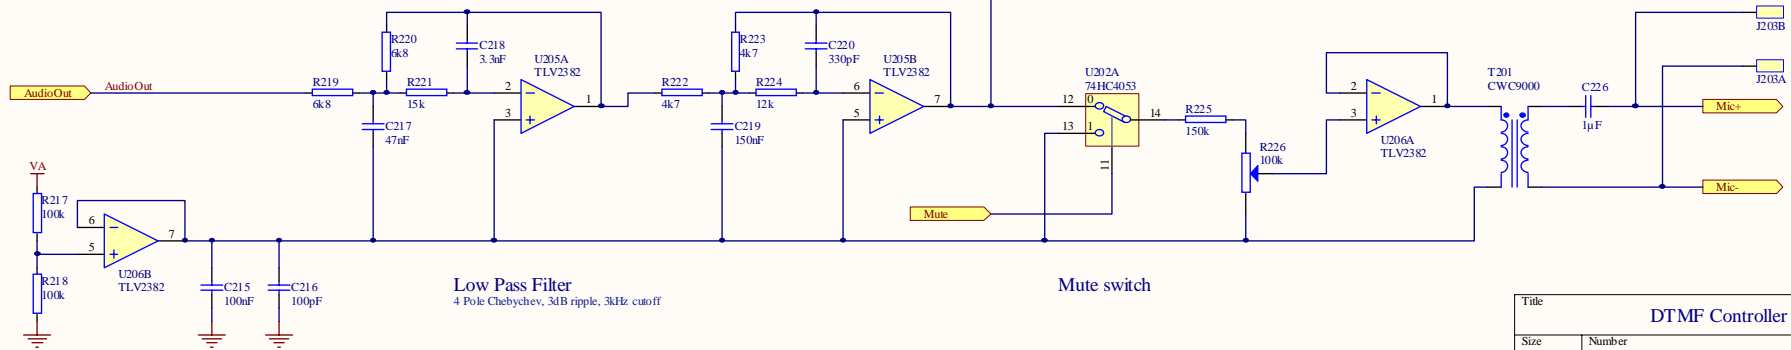

Title			DTMF Controller - CPU		
Size	Number			Revision	
A3				1	
Date:	10/04/2008			Sheet 1 of 5	
File:	C:\Protel\Work\DTMF\Ctrl\DTMF_CPU_SchDocn			By: Gary Anderson	

Title		
DTMF Controller - Audio		
Size	Number	Revision
A3		1
Date:	10/04/2008	Sheet 2 of 5
File:	C:\Protel Work\DTMF Audio.SchDoc	Drawn By: Gary Anderson

Analog inputs

Digital inputs

Dallas 1-Wire Interface

Title		
DTMF Controller - Inputs		
Size	Number	Revision
A3		1
Date:	10/04/2008	Sheet 3 of 5
File:	C:\Protel\Work\DTMF Inputs.SchDoc	Drawn By: Gary Anderson

Title		
DTMF Controller - Outputs, Power Supply		
Size	Number	Revision
A3		1
Date:	10/04/2008	Sheet 4 of 5
File:	C:\Protel Work\DTMF Outputs S.chDoc; Drawn By: Gary Anderson	

Title			DTMF Controller - Sheets		
Size	Number			Revision	1
A4					
Date:	10/04/2008	Sheet 5 of	5		
File:	C:\Protel Work\...\DTMF_Sheets.SchDoc	Drawn By:	Gary Anderson		