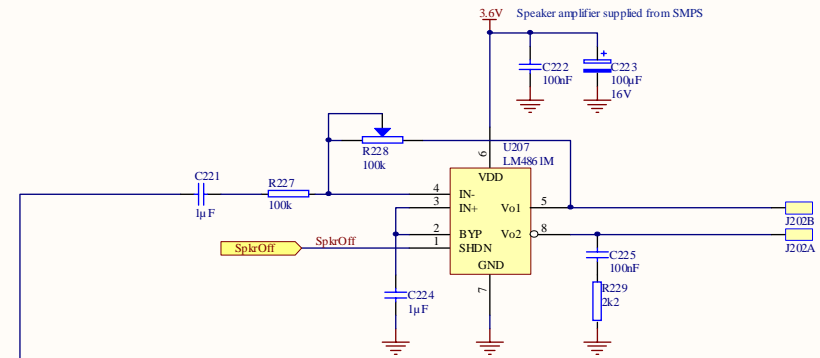

Title			DTMF Controller - CPU		
Size	Number			Revision	
A3				1	
Date:	10/04/2008			Sheet 1 of 5	
File:	C:\Protel\Work\DTMF\Ctrl\DTMF_CPU_SchDocn			By: Gary Anderson	

Title		
DTMF Controller - Audio		
Size	Number	Revision
A3		1
Date:	10/04/2008	Sheet 2 of 5
File:	C:\Protel Work\DTMF Audio.SchDoc	Drawn By: Gary Anderson

Analog inputs

Digital inputs

Dallas 1-Wire Interface

Title		
DTMF Controller - Inputs		
Size	Number	Revision
A3		1
Date:	10/04/2008	Sheet 3 of 5
File:	C:\Protel\Work\DTMF Inputs.SchDoc	Drawn By: Gary Anderson

Title		
DTMF Controller - Outputs, Power Supply		
Size	Number	Revision
A3		1
Date:	10/04/2008	Sheet 4 of 5
File:	C:\Protel Work\DTMF Outputs S.chDoc; Drawn By: Gary Anderson	

Title			DTMF Controller - Sheets		
Size	Number			Revision	1
A4					
Date:	10/04/2008	Sheet 5 of	5		
File:	C:\Protel Work\...\DTMF_Sheets.SchDoc	Drawn By:	Gary Anderson		