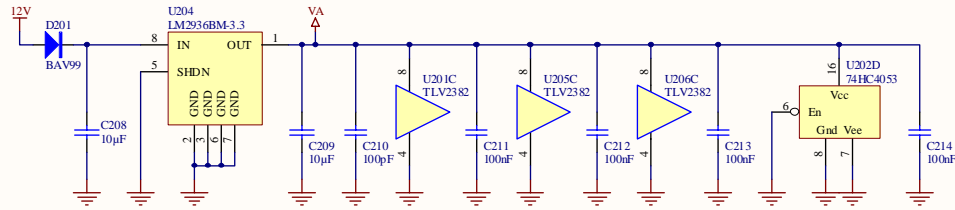

Title			DTMF Controller - CPU		
Size	Number			Revision	
A3				1	
Date:	10/04/2008			Sheet 1 of 5	
File:	C:\Protel\Work\DTMF\Ctrl\DTMF_CPU_SchDocn			By: Gary Anderson	

Title		
DTMF Controller - Audio		
Size	Number	Revision
A3		1
Date:	10/04/2008	Sheet 2 of 5
File:	C:\Protel Work\DTMF Audio.SchDoc	Drawn By: Gary Anderson

Analog inputs

Digital inputs

Dallas 1-Wire Interface

Title		
DTMF Controller - Inputs		
Size	Number	Revision
A3		1
Date:	10/04/2008	Sheet 3 of 5
File:	C:\Protel\Work\DTMF Inputs.SchDoc	Drawn By: Gary Anderson