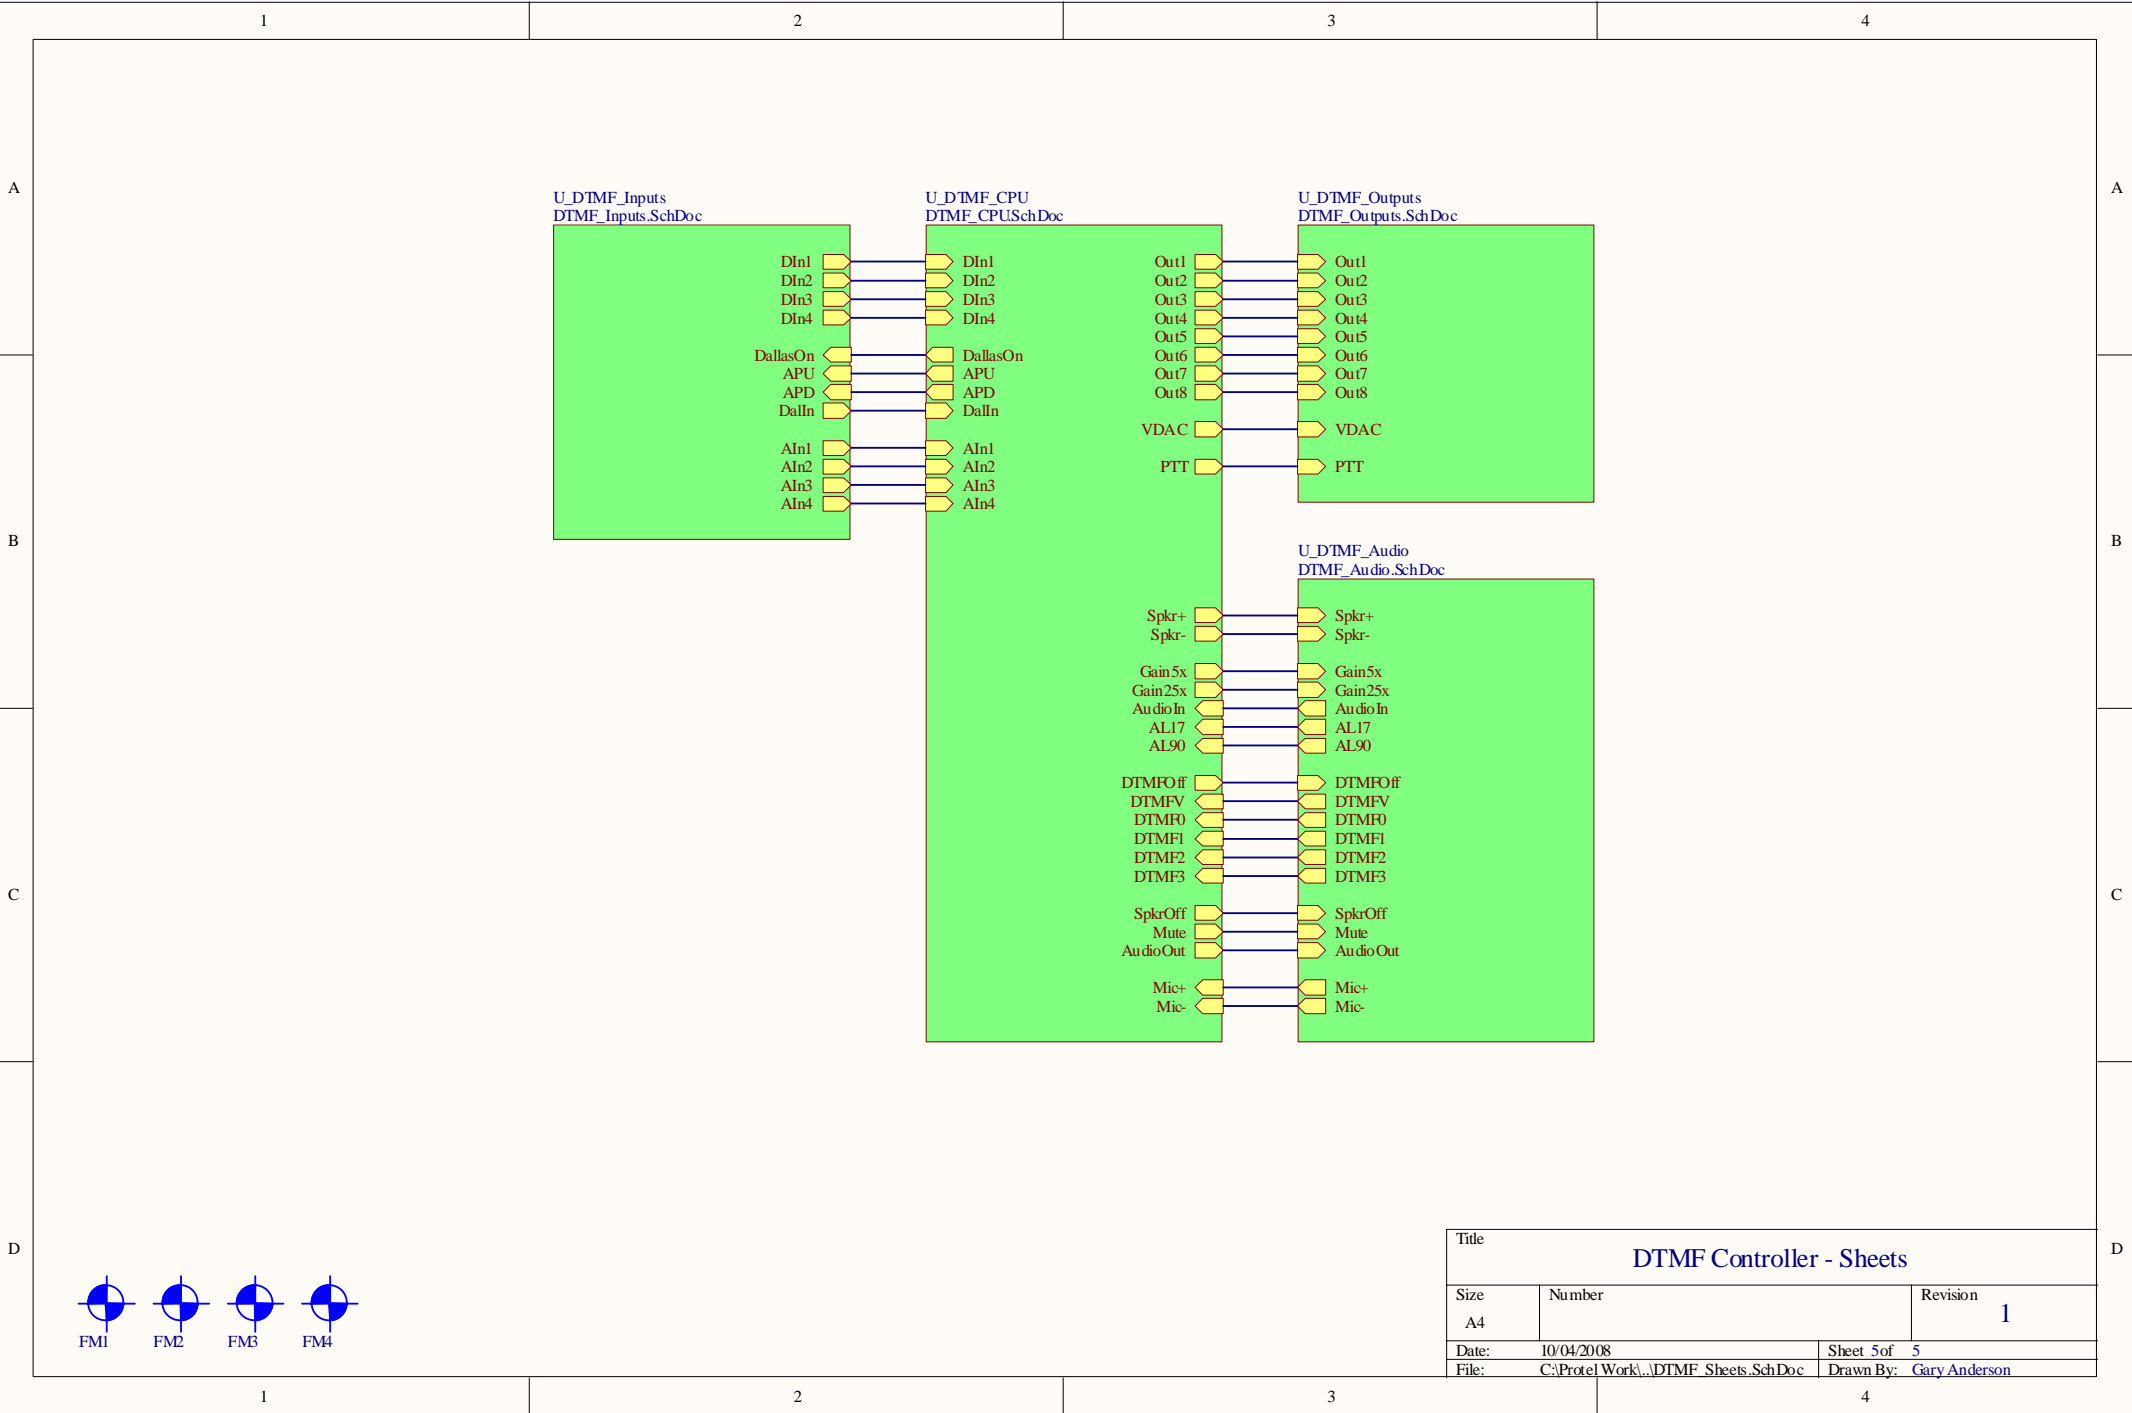

Analog inputs

Digital inputs

Dallas 1-Wire Interface

Title		
DTMF Controller - Inputs		
Size	Number	Revision
A3		1
Date:	10/04/2008	Sheet 3 of 5
File:	C:\Protel\Work\DTMF Inputs.SchDoc	Drawn By: Gary Anderson

Title		
DTMF Controller - Outputs, Power Supply		
Size	Number	Revision
A3		1
Date:	10/04/2008	Sheet 4 of 5
File:	C:\Protel Work\DTMF Outputs S.chDoc; Drawn By: Gary Anderson	

Title			DTMF Controller - Sheets		
Size	Number			Revision	1
A4					
Date:	10/04/2008	Sheet 5 of	5		
File:	C:\Protel Work\...\DTMF_Sheets.SchDoc	Drawn By:	Gary Anderson		