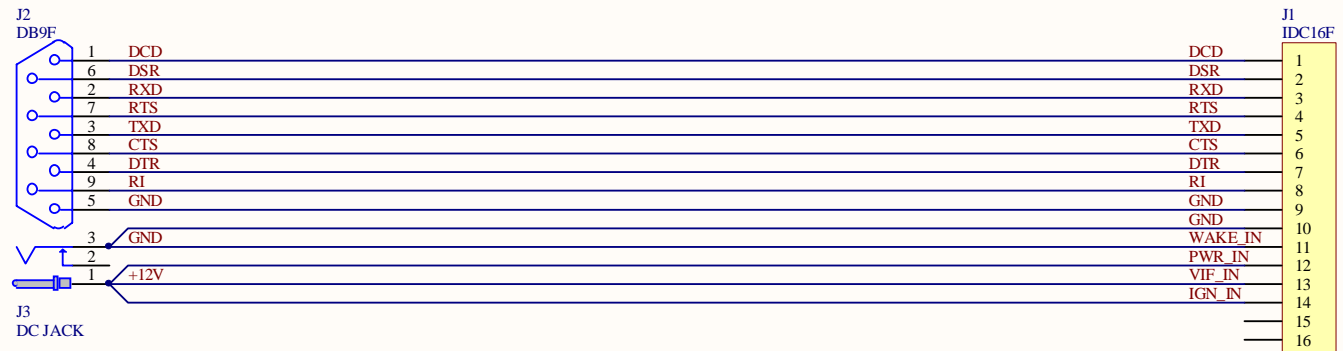

Title		
g20 Modem-In-A-Box: Power Supply		
Size	Number	Revision
A3		1
Date:	10/08/2006	Sheet 2 of 2
File:	C:\Protel\Work\g20 Modem Power Sch\Drawn By: Gary Anderson	

1

2

3

4

A

A

B

B

C

C

D

D

Title			g20 Modem-In-A-Box: Cable		
Size	Number			Revision	1
A4					
Date:	10/08/2006	Sheet	1 of	1	
File:	C:\Prote\Work\g20 Modem Cable.Sch		Drawn By:	Gary Anderson	

1

2